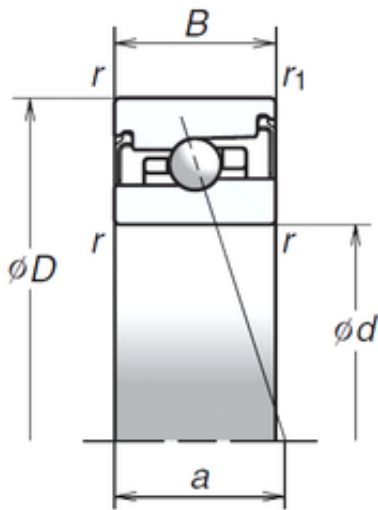

San Driveshaft Co., Ltd.

65 mm x 100 mm x 22 mm NSK 65BER20SV1V Matched Angular Contact Ball Bearings

Bearing No. 65BER20SV1V

Size	65x100x22 mm
Bore Diameter	65 mm
Outer Diameter	100 mm
Width	22 mm
d	65 mm
D	100 mm
B	22 mm
C	22 mm
Angle (°)	25 °
a	30,2 mm
r min.	1,1 mm
r1 min.	0,6 mm
Weight	0,57 Kg
Basic dynamic load rating (C)	15,5 kN
Basic static load rating (C0)	14,2 kN
(Grease) Lubrication Speed	14 600 r/min

65BER20SV1V Bearing 2D drawings and 3D CAD models