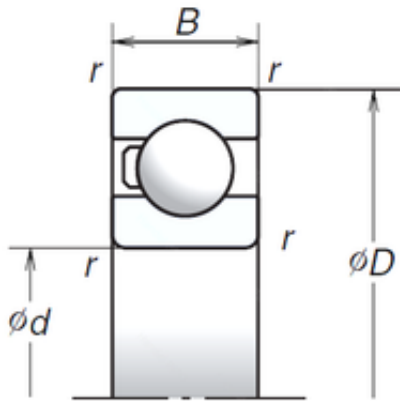

San Driveshaft Co., Ltd.

20 mm x 42 mm x 12 mm NSK 6004T1X Matched Angular Contact Ball Bearings

Bearing No. 6004T1X

Size	20x42x12 mm
Bore Diameter	20 mm
Outer Diameter	42 mm
Width	12 mm
d	20 mm
D	42 mm
B	12 mm
C	12 mm
r min.	0,6 mm
Basic dynamic load rating (C)	9,4 kN
Basic static load rating (C0)	5 kN

6004T1X Bearing 2D drawings and 3D CAD models