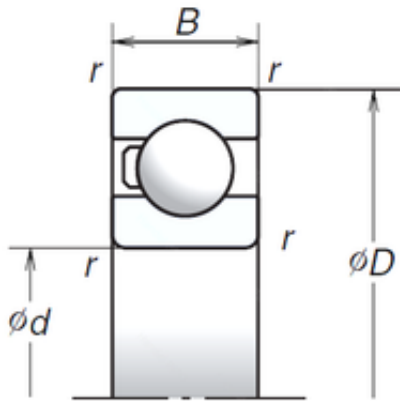

### 30 mm x 62 mm x 16 mm NSK 6206T1X Face-to-face duplex arrangement Bearings

Bearing No. 6206T1X

|                               |             |
|-------------------------------|-------------|
| Size                          | 30x62x16 mm |
| Bore Diameter                 | 30 mm       |
| Outer Diameter                | 62 mm       |
| Width                         | 16 mm       |
| d                             | 30 mm       |
| D                             | 62 mm       |
| B                             | 16 mm       |
| C                             | 16 mm       |
| r min.                        | 1 mm        |
| Basic dynamic load rating (C) | 19,5 kN     |
| Basic static load rating (C0) | 11,3 kN     |