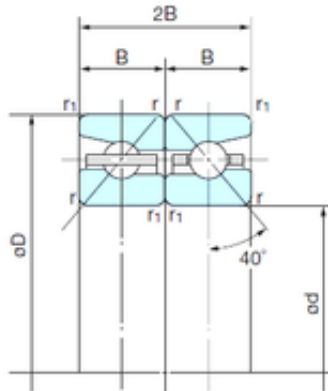

San Driveshaft Co., Ltd.

50 mm x 80 mm x 14,25 mm NACHI 50TBH10DB Face-to-face duplex arrangement Bearings

Bearing No. 50TBH10DB

| | |
|-------------------------------|----------------|
| Size | 50x80x14.25 mm |
| Bore Diameter | 50 mm |
| Outer Diameter | 80 mm |
| Width | 14,25 mm |
| d | 50 mm |
| D | 80 mm |
| B | 14,25 mm |
| Angle () | 40 ° |
| r min. | 1 mm |
| r1 min. | 0.6 mm |
| 2B | 28,5 mm |
| Basic dynamic load rating (C) | 22,8 kN |
| Basic static load rating (C0) | 53 kN |
| (Grease) Lubrication Speed | 7700 r/min |

50TBH10DB Bearing 2D drawings and 3D CAD models