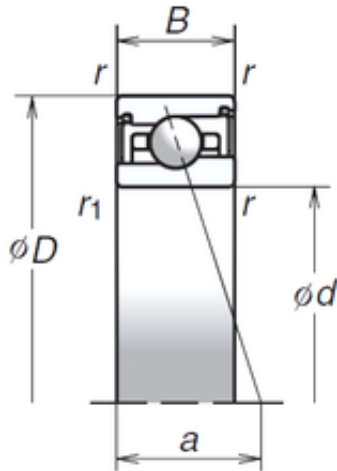

## San Driveshaft Co., Ltd.

85 mm x 120 mm x 22 mm NSK 85BER29SV1V  
duplex angular contact ball bearings

Bearing No. 85BER29SV1V

Size	85x120x22 mm
Bore Diameter	85 mm
Outer Diameter	120 mm
Width	22 mm
d	85 mm
D	120 mm
B	22 mm
C	22 mm
Angle ( ° )	25 °
a	34,9 mm
r min.	1,1 mm
r1 min.	0,6 mm
Weight	0,617 Kg
Basic dynamic load rating (C)	28,1 kN
Basic static load rating (C0)	25,2 kN
(Grease) Lubrication Speed	11 800 r/min

85BER29SV1V Bearing 2D drawings and 3D CAD models